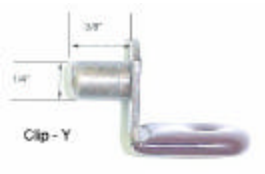

565500

R565302-1
Brass Knob with
screw

R565500-2
Upper Stone Top

R565500-3
Lower Stone Top

R565500-9
Stainless Steel Sink

R565500-10
Stainless Steel Bottle Holders

565500-5
Pull out cutting Board

R565500-4
Drawer

R565500-12
Adj. Shelf

R565500-11
Adj. Shelf

R565500-8
Wine Rack

565500-16
Foot Rail-Mounting
Bracket

R565500-15
End Tube

R565500-14
Foot Rail-Front Tube

R100-Y Shelf clip

- R565500-1 Small Brass Knob
- R565500-6 Cutting Board Insert
- R565500-7 Door Lock- with Key
- R565500-13 Drawer & Pull out Cutting Board -Full Extension Side Guide-12in
- R565500-17 Foot Rail -Mounting Bolts & Screws
- R565500-18 Wine Rack Pins